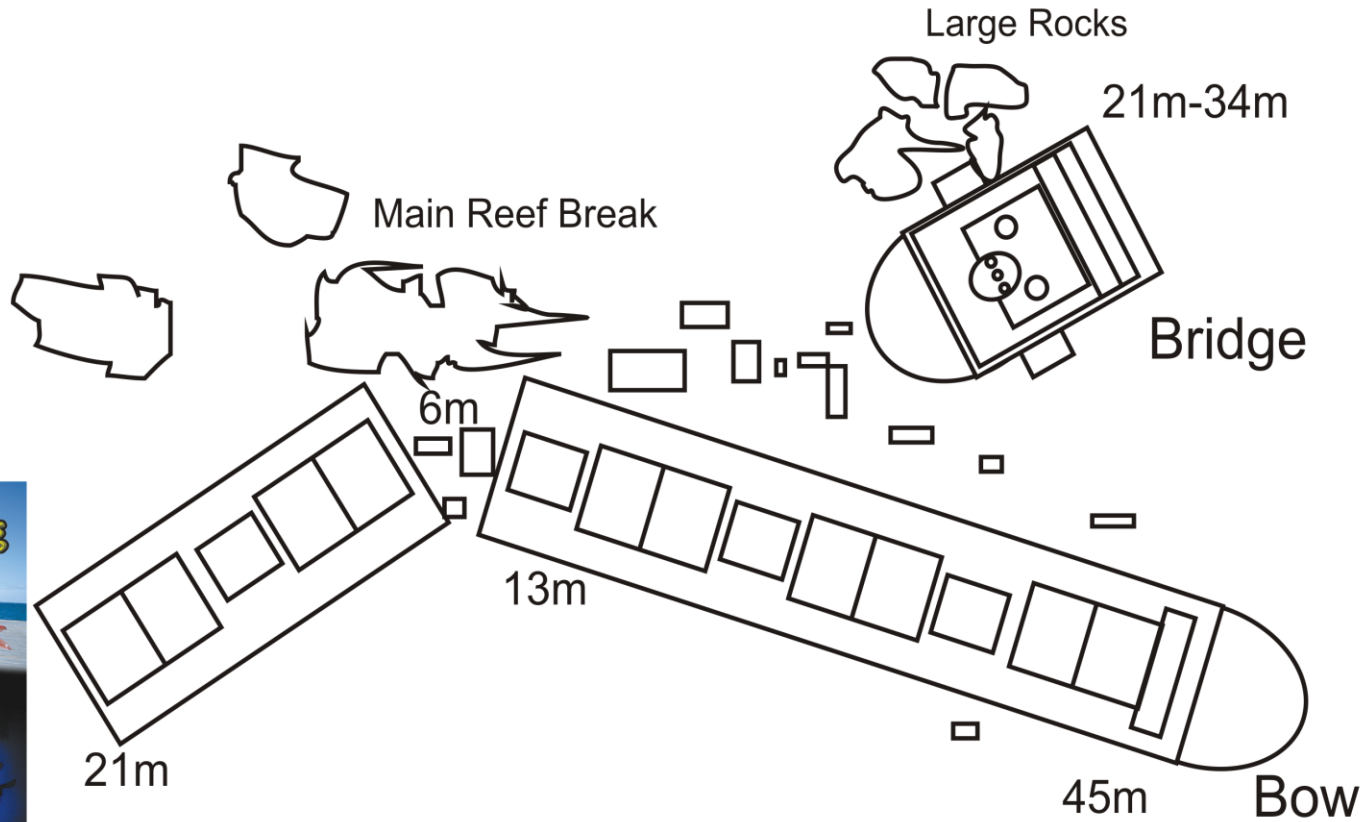

# THE SANKO HARVEST

72 The Esplanade  
PO Box 968, Esperance WA 6450  
T 08 9071 5111

Vessel ran aground 14.Feb 1991

[www.esperancedivingandfishing.com.au](http://www.esperancedivingandfishing.com.au)